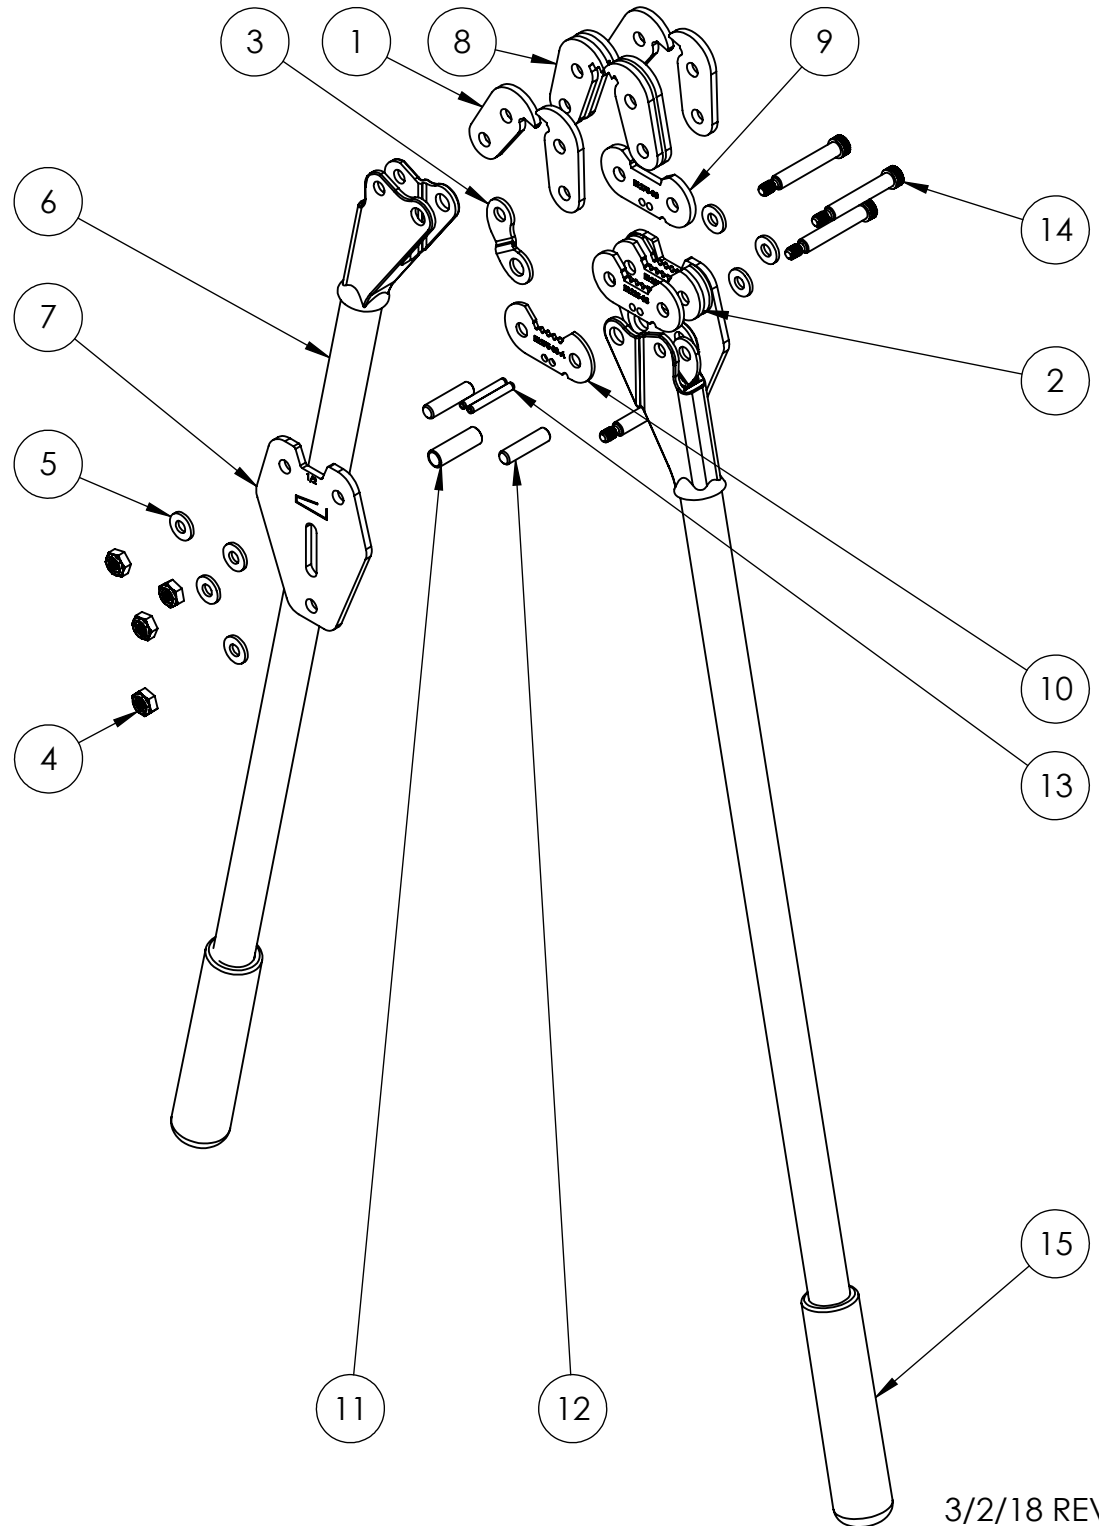

EP-1275-12

Parts List

| ITEM NO. | PART NUMBER | DESCRIPTION | QTY. |
|----------|-------------|------------------|------|
| 1 | E1225-02 | Jaw | 4 |
| 2 | E1225-03 | Notcher | 2 |
| 3 | E1225-04 | Connecting Plate | 2 |
| 4 | E1225-06-B | Nylock Hex Nut | 4 |
| 5 | E1225-12 | Washer | 8 |
| 6 | E1250-01 | Handle Assembly | 2 |
| 7 | E1250-08-12 | Side Plate | 2 |
| 8 | E1275-02-A | Serrated Jaw | 4 |
| 9 | E1275-03 | Flat Notcher | 1 |
| 10 | E1275-03-A | Serrated Notcher | 2 |
| 11 | E1275-06-C | Sleeve | 1 |
| 12 | E1275-07 | Dowel Pin | 2 |
| 13 | E1275-11 | Roll Pin | 2 |
| 14 | E1295-13 | Shoulder Bolt | 4 |
| 15 | E1800-10 | Handle Grip | 2 |